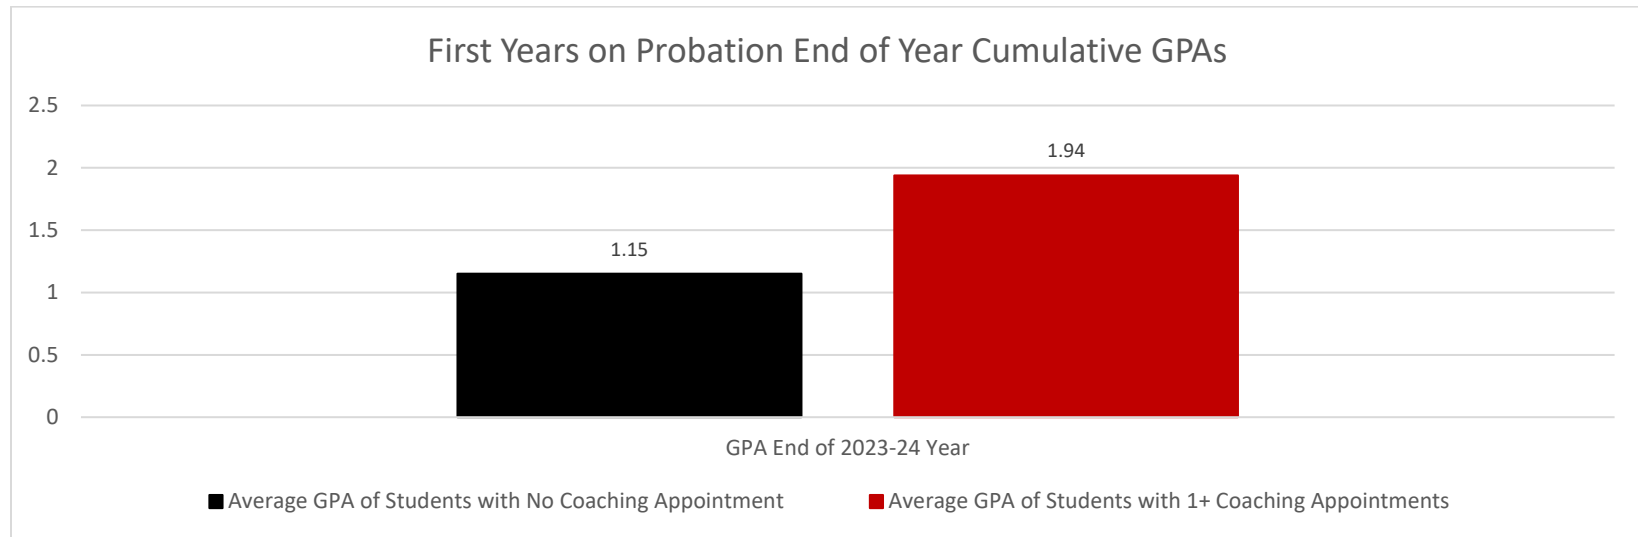

## First Year Transfers on Probation: Impact of Academic Coaching on GPA

Academic Year	First-Year Transfers on Academic Probation at End of Fall Semester	First Year Transfers on Academic Probation Enrolled for Spring Semester‡	Average GPA of Students with No Coaching Appointments	Average GPA of Students with at least 1 Coaching Appointment
Fall 2023- Spring 2024	240	194	0.67	1.80

‡ The number of first years on probation who enroll in spring semester coursework is less than the number of students placed on probation at the end of fall semester due to attrition, retroactive grade postings that raise GPAs above probation level, and other unique circumstances.